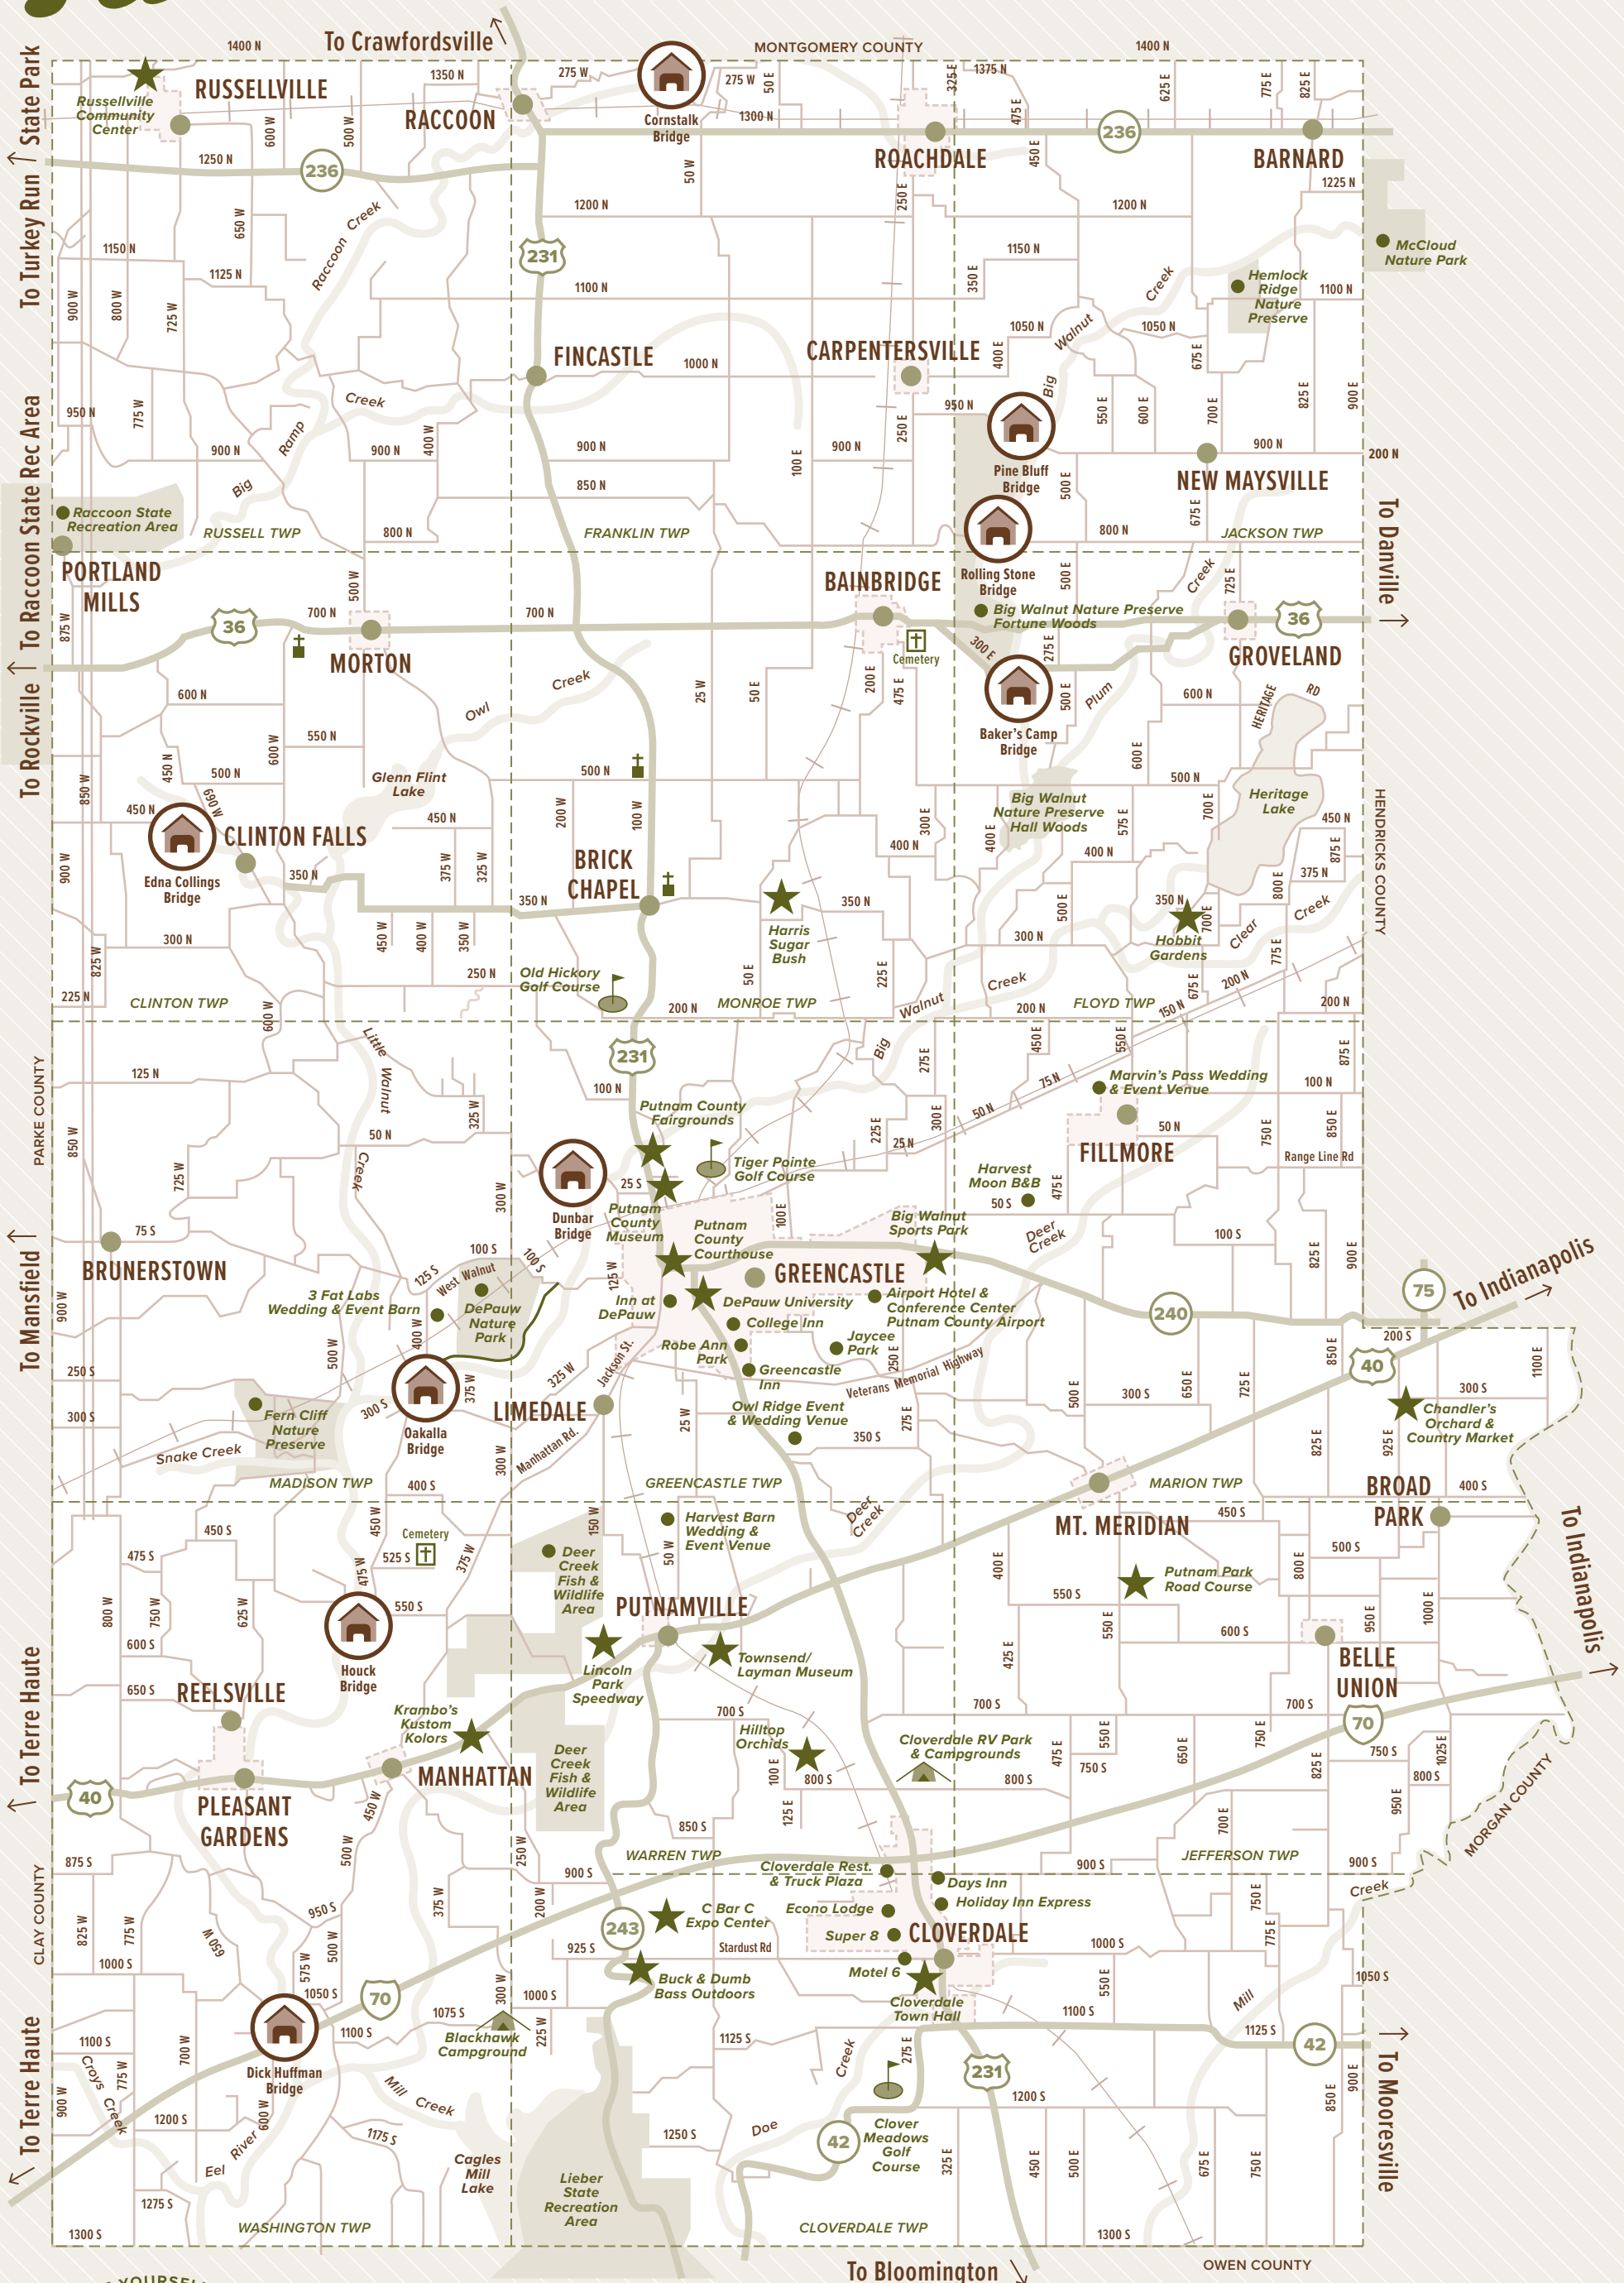

Put yourself in Putnam County!

PUT YOURSELF IN
Putnam
 COUNTY

800.829.4639 / 765.653.8743 / GoPutnam.com

Putnam County Convention & Visitors Bureau / 12 W. Washington St., Greencastle, IN 46135